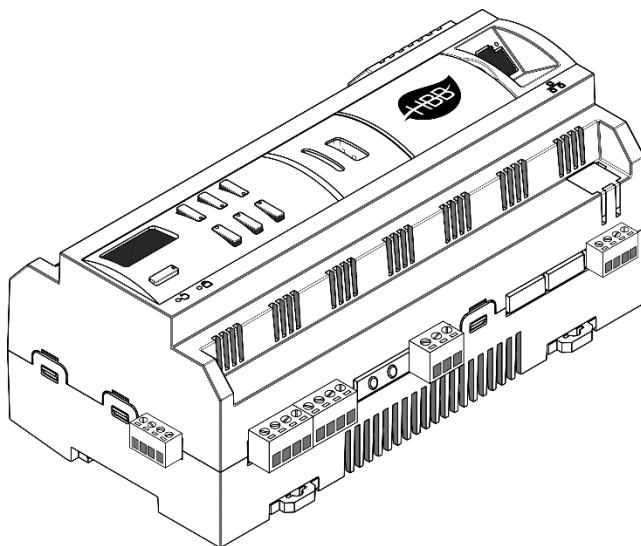

## Features

- USB port
- SD card
- AUX jack
- Bluetooth Low Energy (BLE) V4.2
- 30 Watts Amplified stereo outputs
- 3W output
- Isolated power supply
- OLED to show working and network status
- Supports mp3, wma, wav, ogg, acc and flac
- Control panel on HBB application
- Ethernet and Wi-Fi communication (RSIP)

## Specifications

- Operating voltage: 15 ~ 24.5V DC
- Maximum operating current: 4.5 A
- Normal operating current: 2 A
- Outputs: 30 Watts Amplified stereo, 3 watts output
- Inputs: AUX jacks, TF card (micro SD), USB 2.0
- Communications: Ethernet LAN, Wi-Fi 2.4 GHz, H-BUS
- Operating Environment: 0° to 45°C ambient temperature 10% to 93% RH
- Installation: 35 mm DIN-Rail Mount Ready, wall mount ready (8P)
- Weight: 310 g
- Size: W 90 x L 180 x H 76.7 (mm)