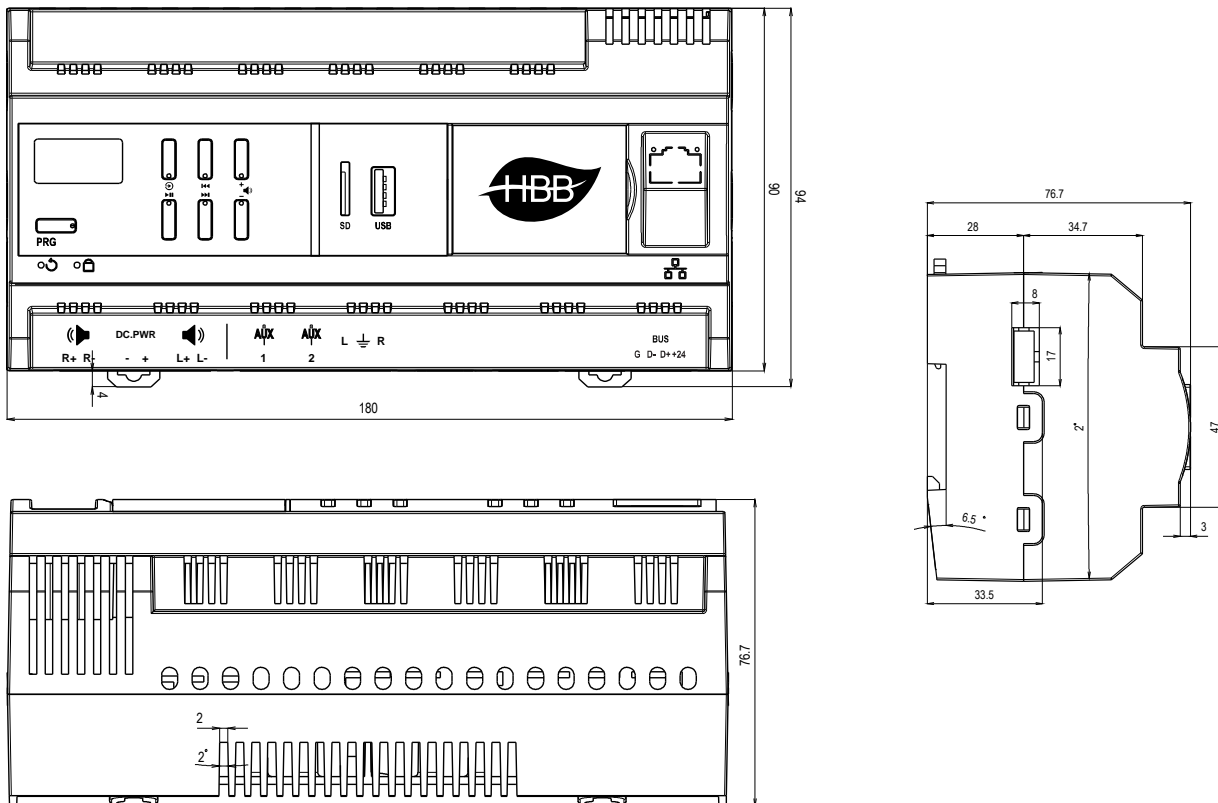

## Features

- USB port
- SD card
- AUX jack
- Bluetooth Low Energy (BLE) V4.2
- 30 Watts Amplified stereo outputs
- 3W output
- Isolated power supply
- OLED to show working and network status
- Supports mp3, wma, wav, ogg, acc and flac
- Control panel on HBB application
- Ethernet and Wi-Fi communication (RSIP)

## Specifications

- Operating voltage: 15 ~ 24.5V DC
- Maximum operating current: 4.5 A
- Normal operating current: 2 A
- Outputs: 30 Watts Amplified stereo, 3 watts output
- Inputs: AUX jacks, TF card (micro SD), USB 2.0
- Communications: Ethernet LAN, Wi-Fi 2.4 GHz, H-BUS
- Operating Environment: 0° to 45°C ambient temperature 10% to 93% RH
- Installation: 35 mm DIN-Rail Mount Ready, wall mount ready (8P)
- Weight: 310 g
- Size: W 90 x L 180 x H 76.7 (mm)

## Dimensions (mm)