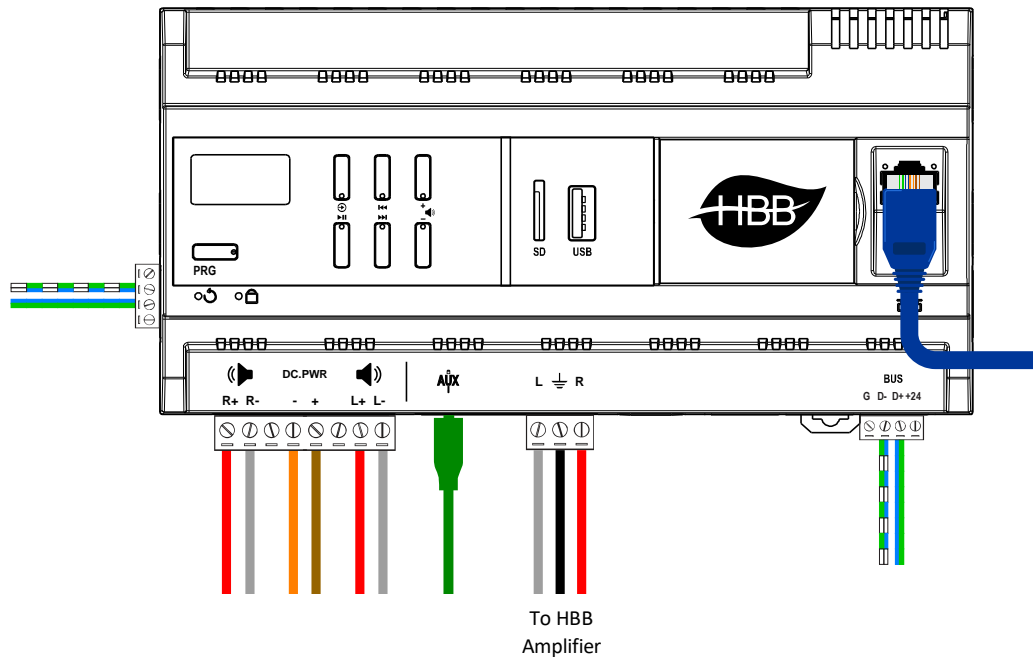

H-Audio Pro

Electrical diagram